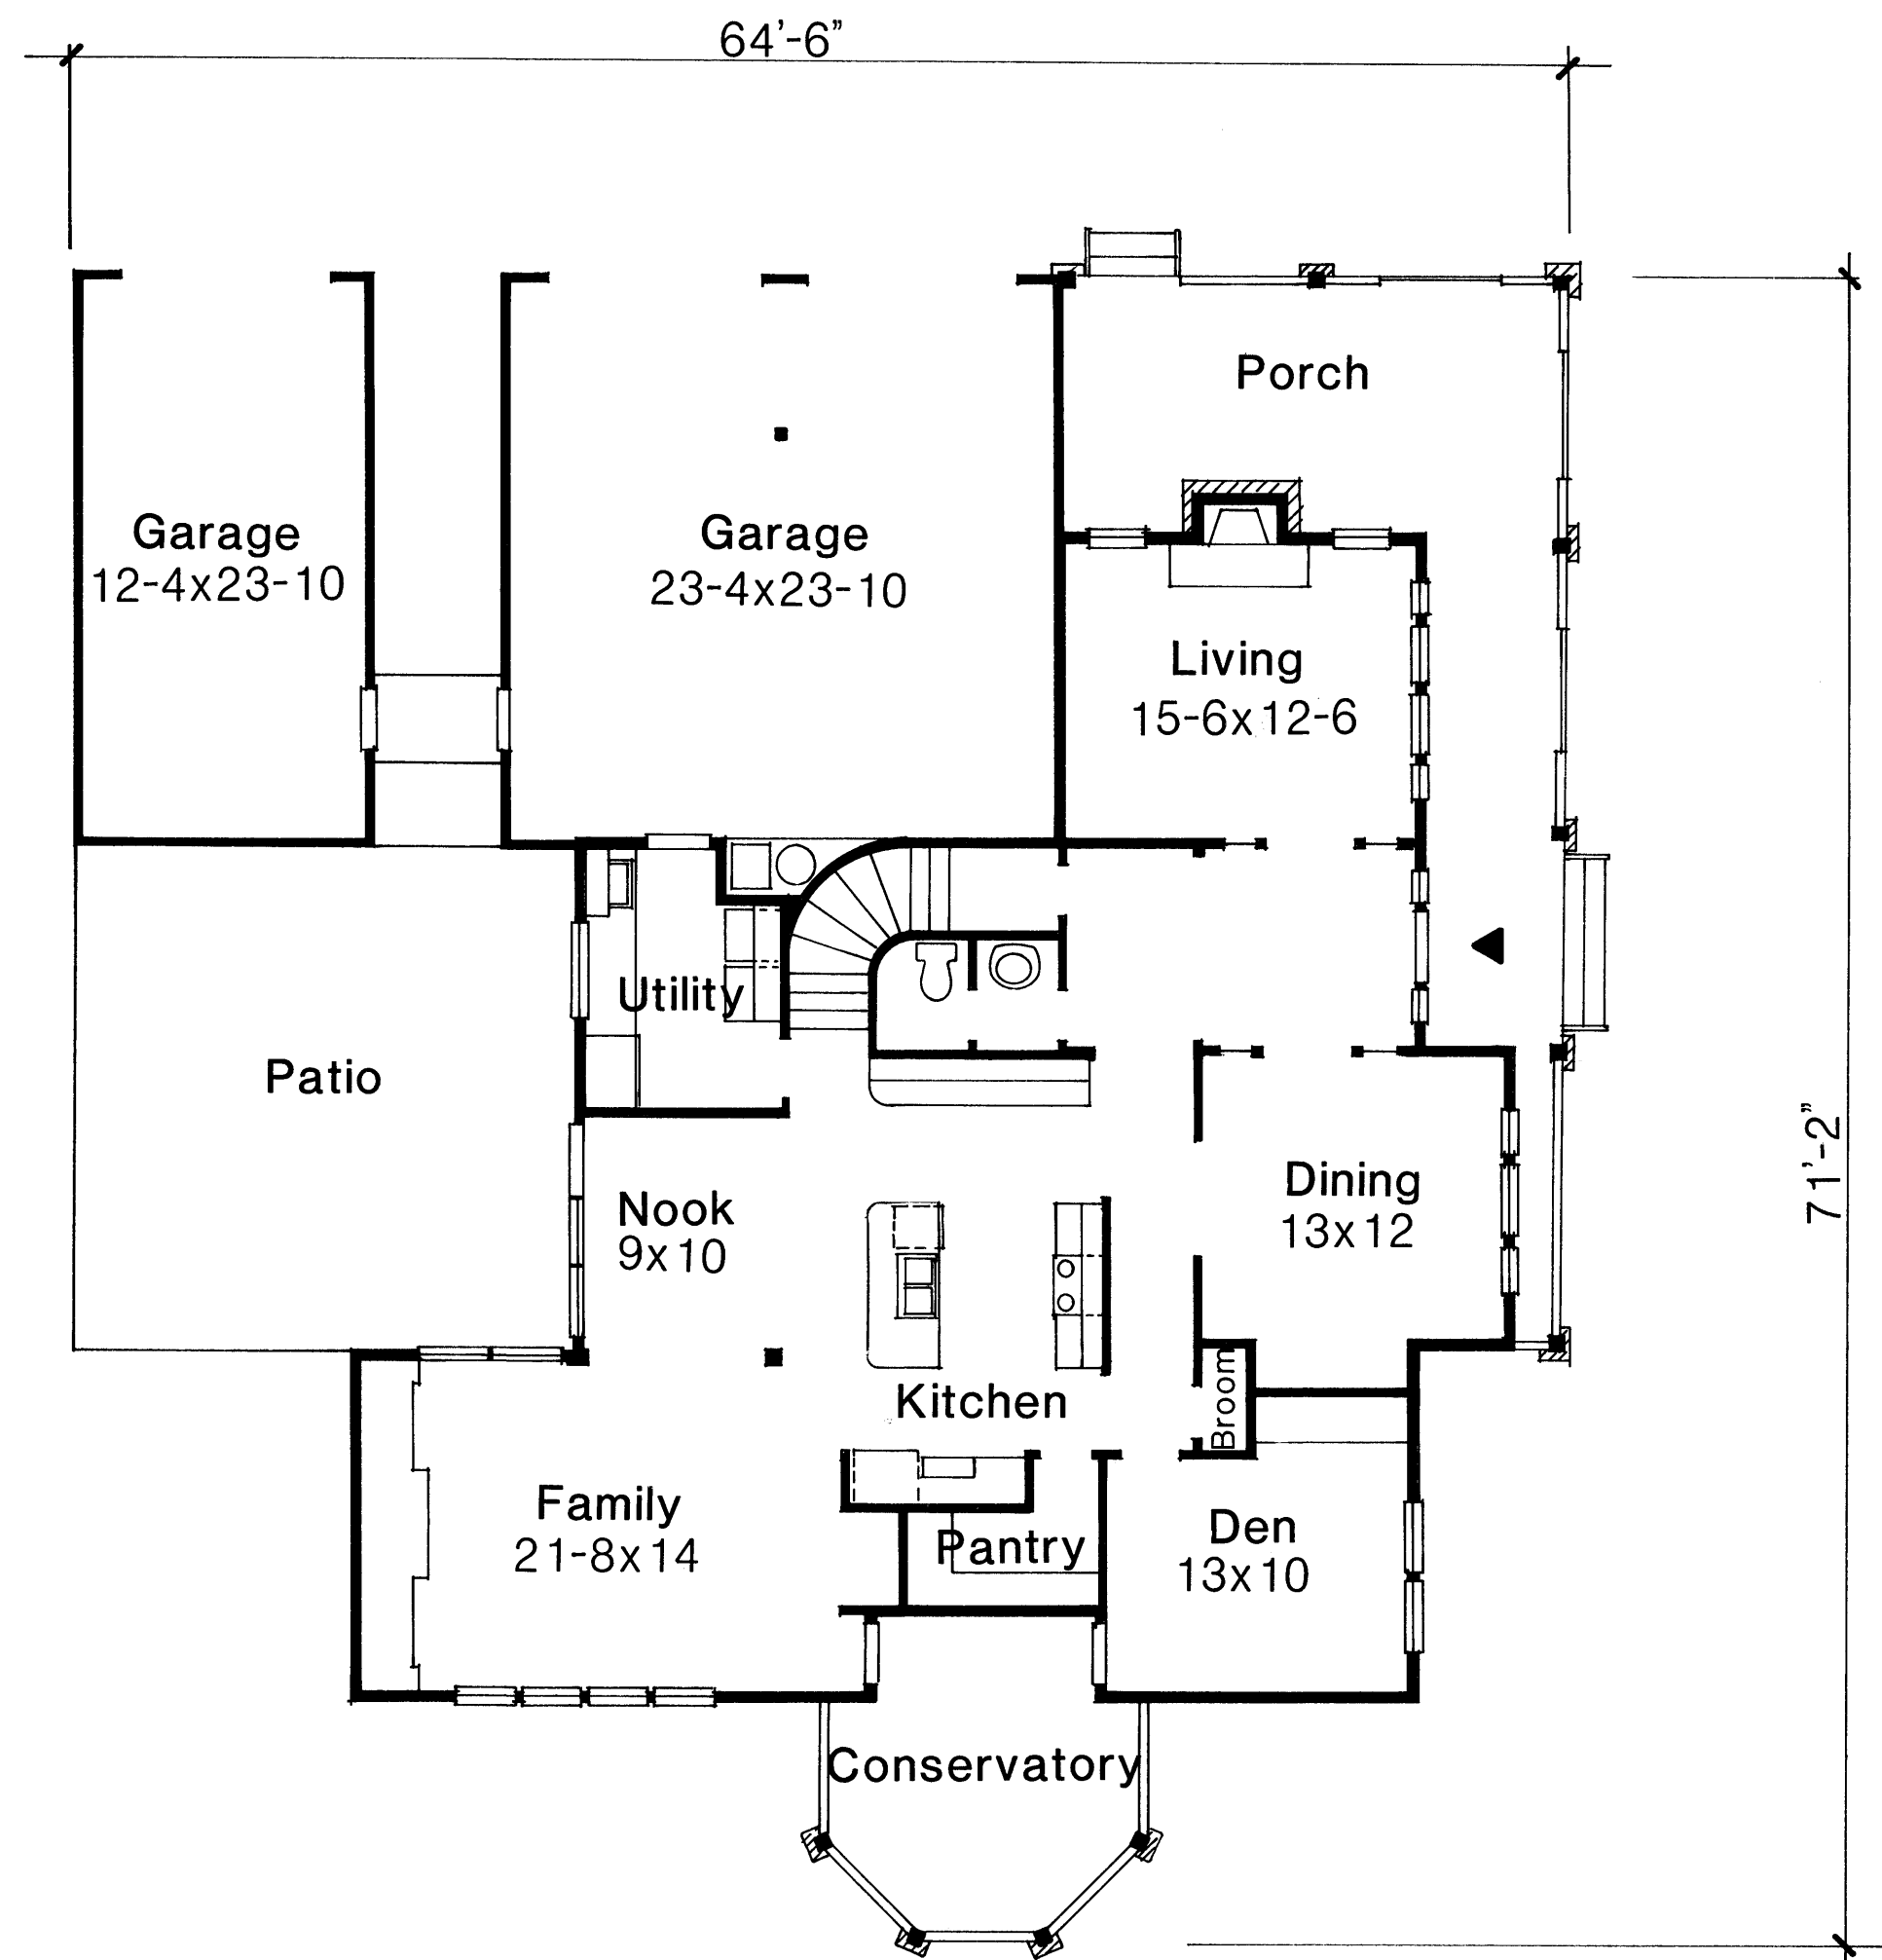

Second Floor....1,123 Sq. Ft.

Total....2,829 Sq. Ft.
Garages....906 Sq. Ft.

COPYRIGHT © 2008 NORTHWEST HOME DESIGNING, INC.

NORTHWEST HOME DESIGNING INC.
4928 109TH STREET SW. LAKEWOOD WA 98499 (253)584-6309 FAX:(253)588-0607
WWW.NHDHomePlans.com

CHECKED

DRAWN BY

DESIGN

435

SHEET NUMBER

1

OF 1