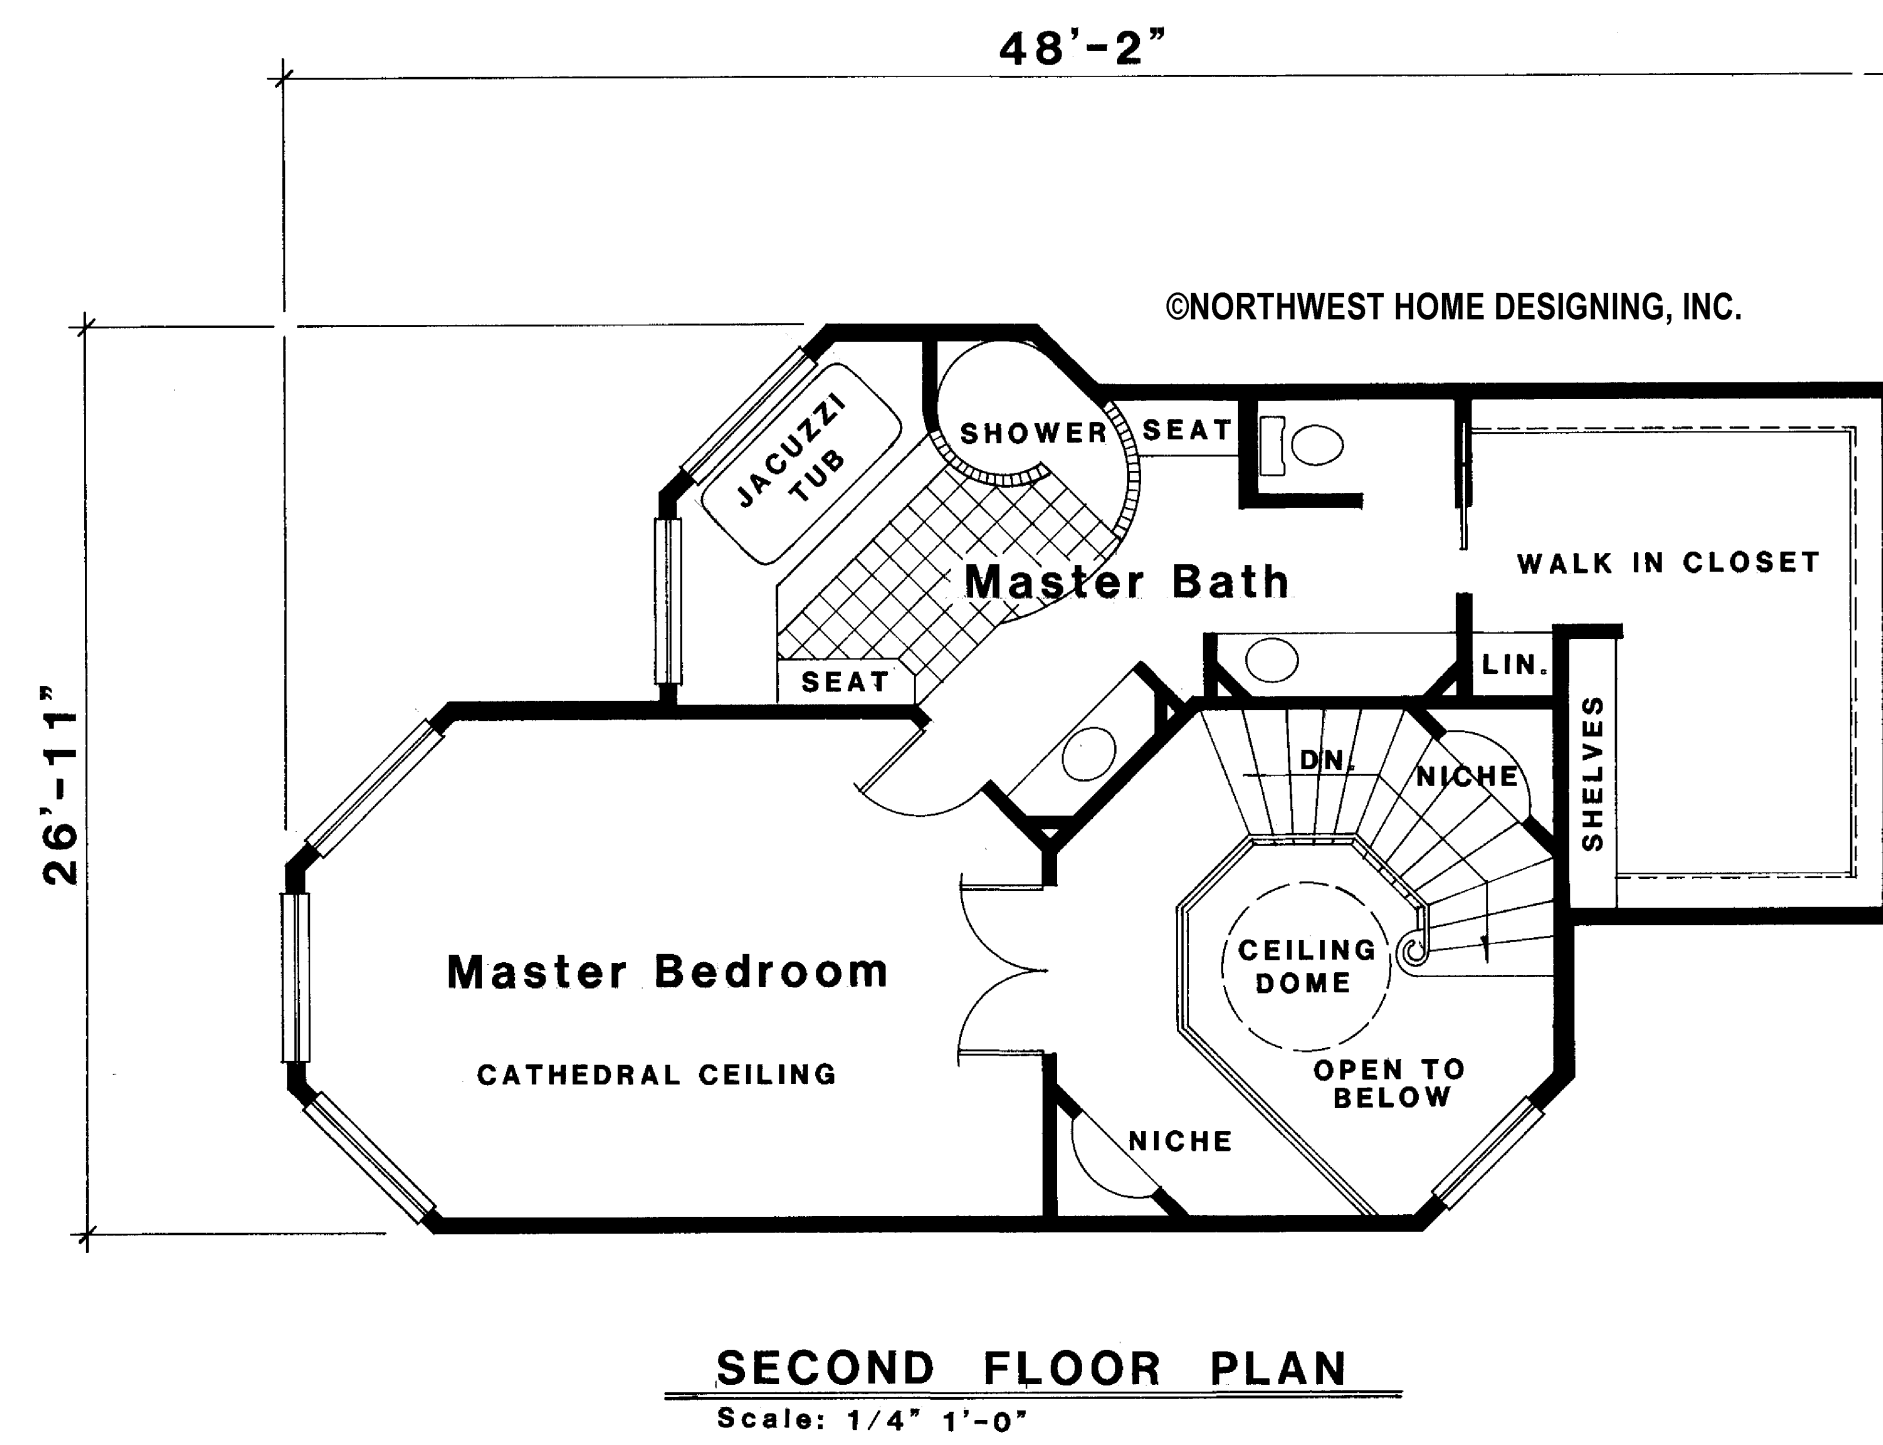

FLOOR AREA:
 BASEMENT1330 SQ. FT.
 FIRST FLOOR ...1446 SQ. FT.
 SECOND FLOOR .. 815 SQ. FT.
 TOTAL 3591 SQ. FT.

© NORTHWEST HOME DESIGNING, INC

NORTHWEST HOME DESIGNING INC.
 4928 109TH STREET SW LAKEWOOD, WA 98499 (253) 584-6309 FAX: (253) 588-0607
 WWW.NHDINC.COM

CHECKED
DRAWN BY
DESIGN
229
SHEET NUMBER
1
OF