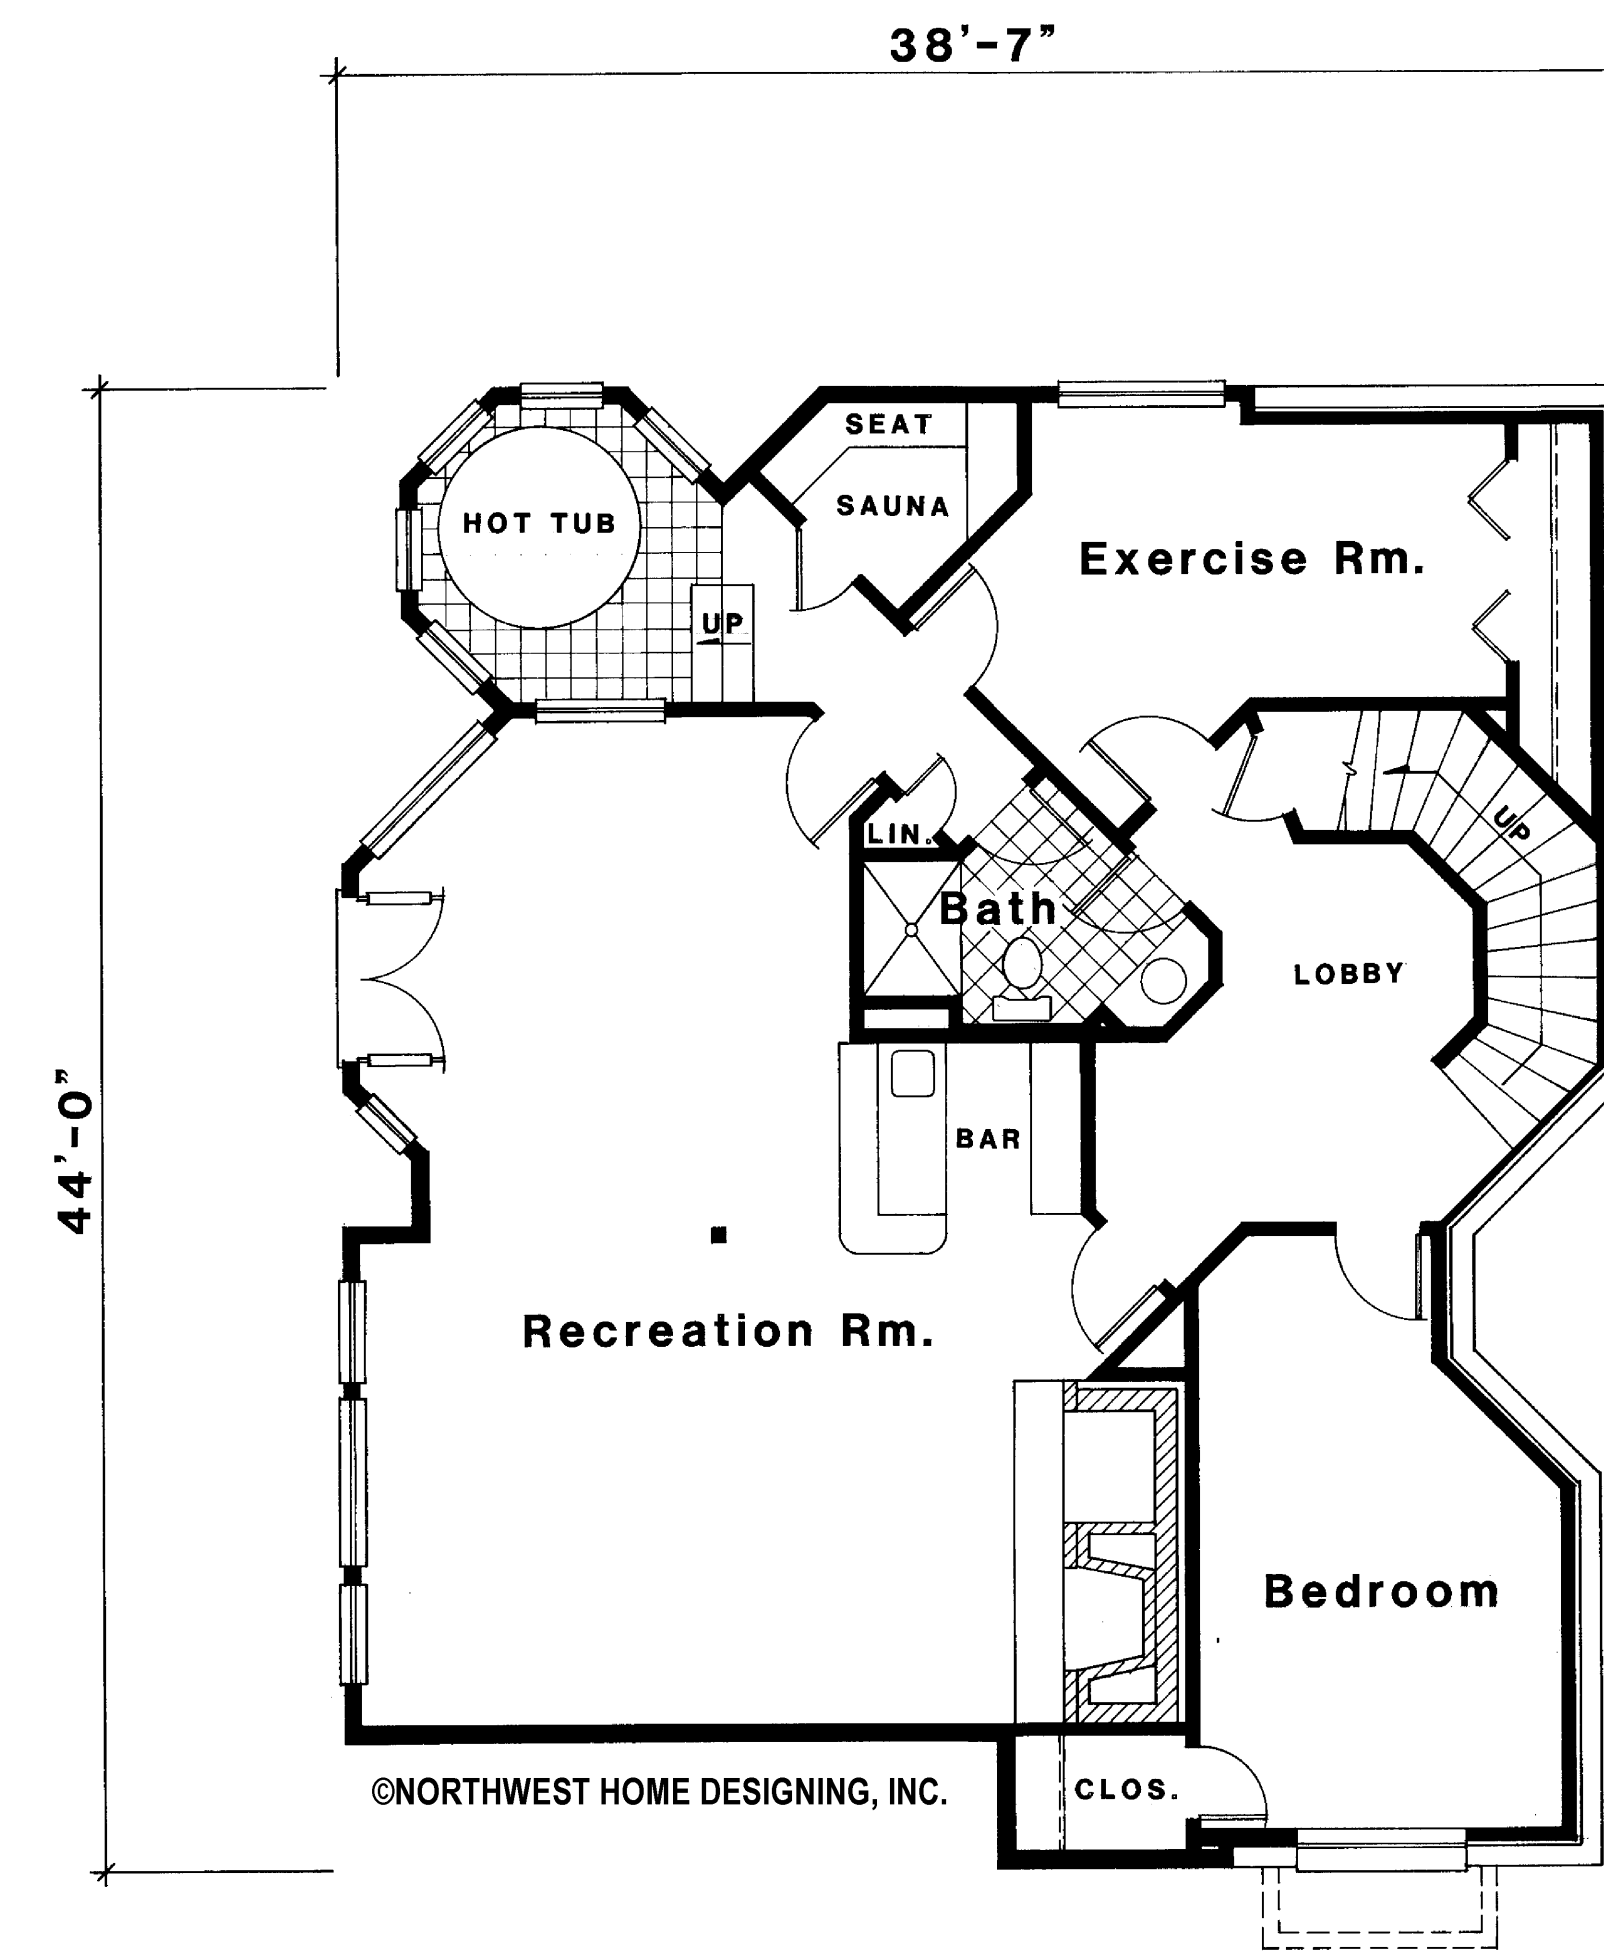

FLOOR AREA:
 BASEMENT1330 SQ. FT.
 FIRST FLOOR ...1446 SQ. FT.
 SECOND FLOOR .. 815 SQ. FT.
 TOTAL 3591 SQ. FT.

© NORTHWEST HOME DESIGNING, INC

NORTHWEST HOME DESIGNING INC.
 4928 109TH STREET SW LAKEWOOD, WA 98499 (253) 584-6309 FAX: (253) 588-0607
 WWW.NHDINC.COM

CHECKED
DRAWN BY
DESIGN
229
SHEET NUMBER
1
OF