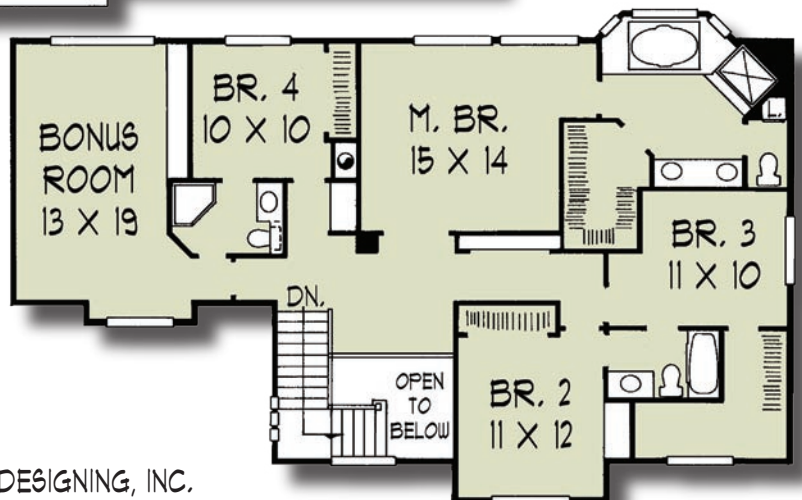

NHD DESIGN #1671

MAIN FLOOR: 1,200 SQ. FT.
 UPPER FLOOR: 1,580 SQ. FT.
 TOTAL: 2,780 SQ. FT.
 GARAGE: 823 SQ. FT.
 DIMENSIONS: 71'-6" X 40'-0"

©2004 NORTHWEST HOME DESIGNING, INC.