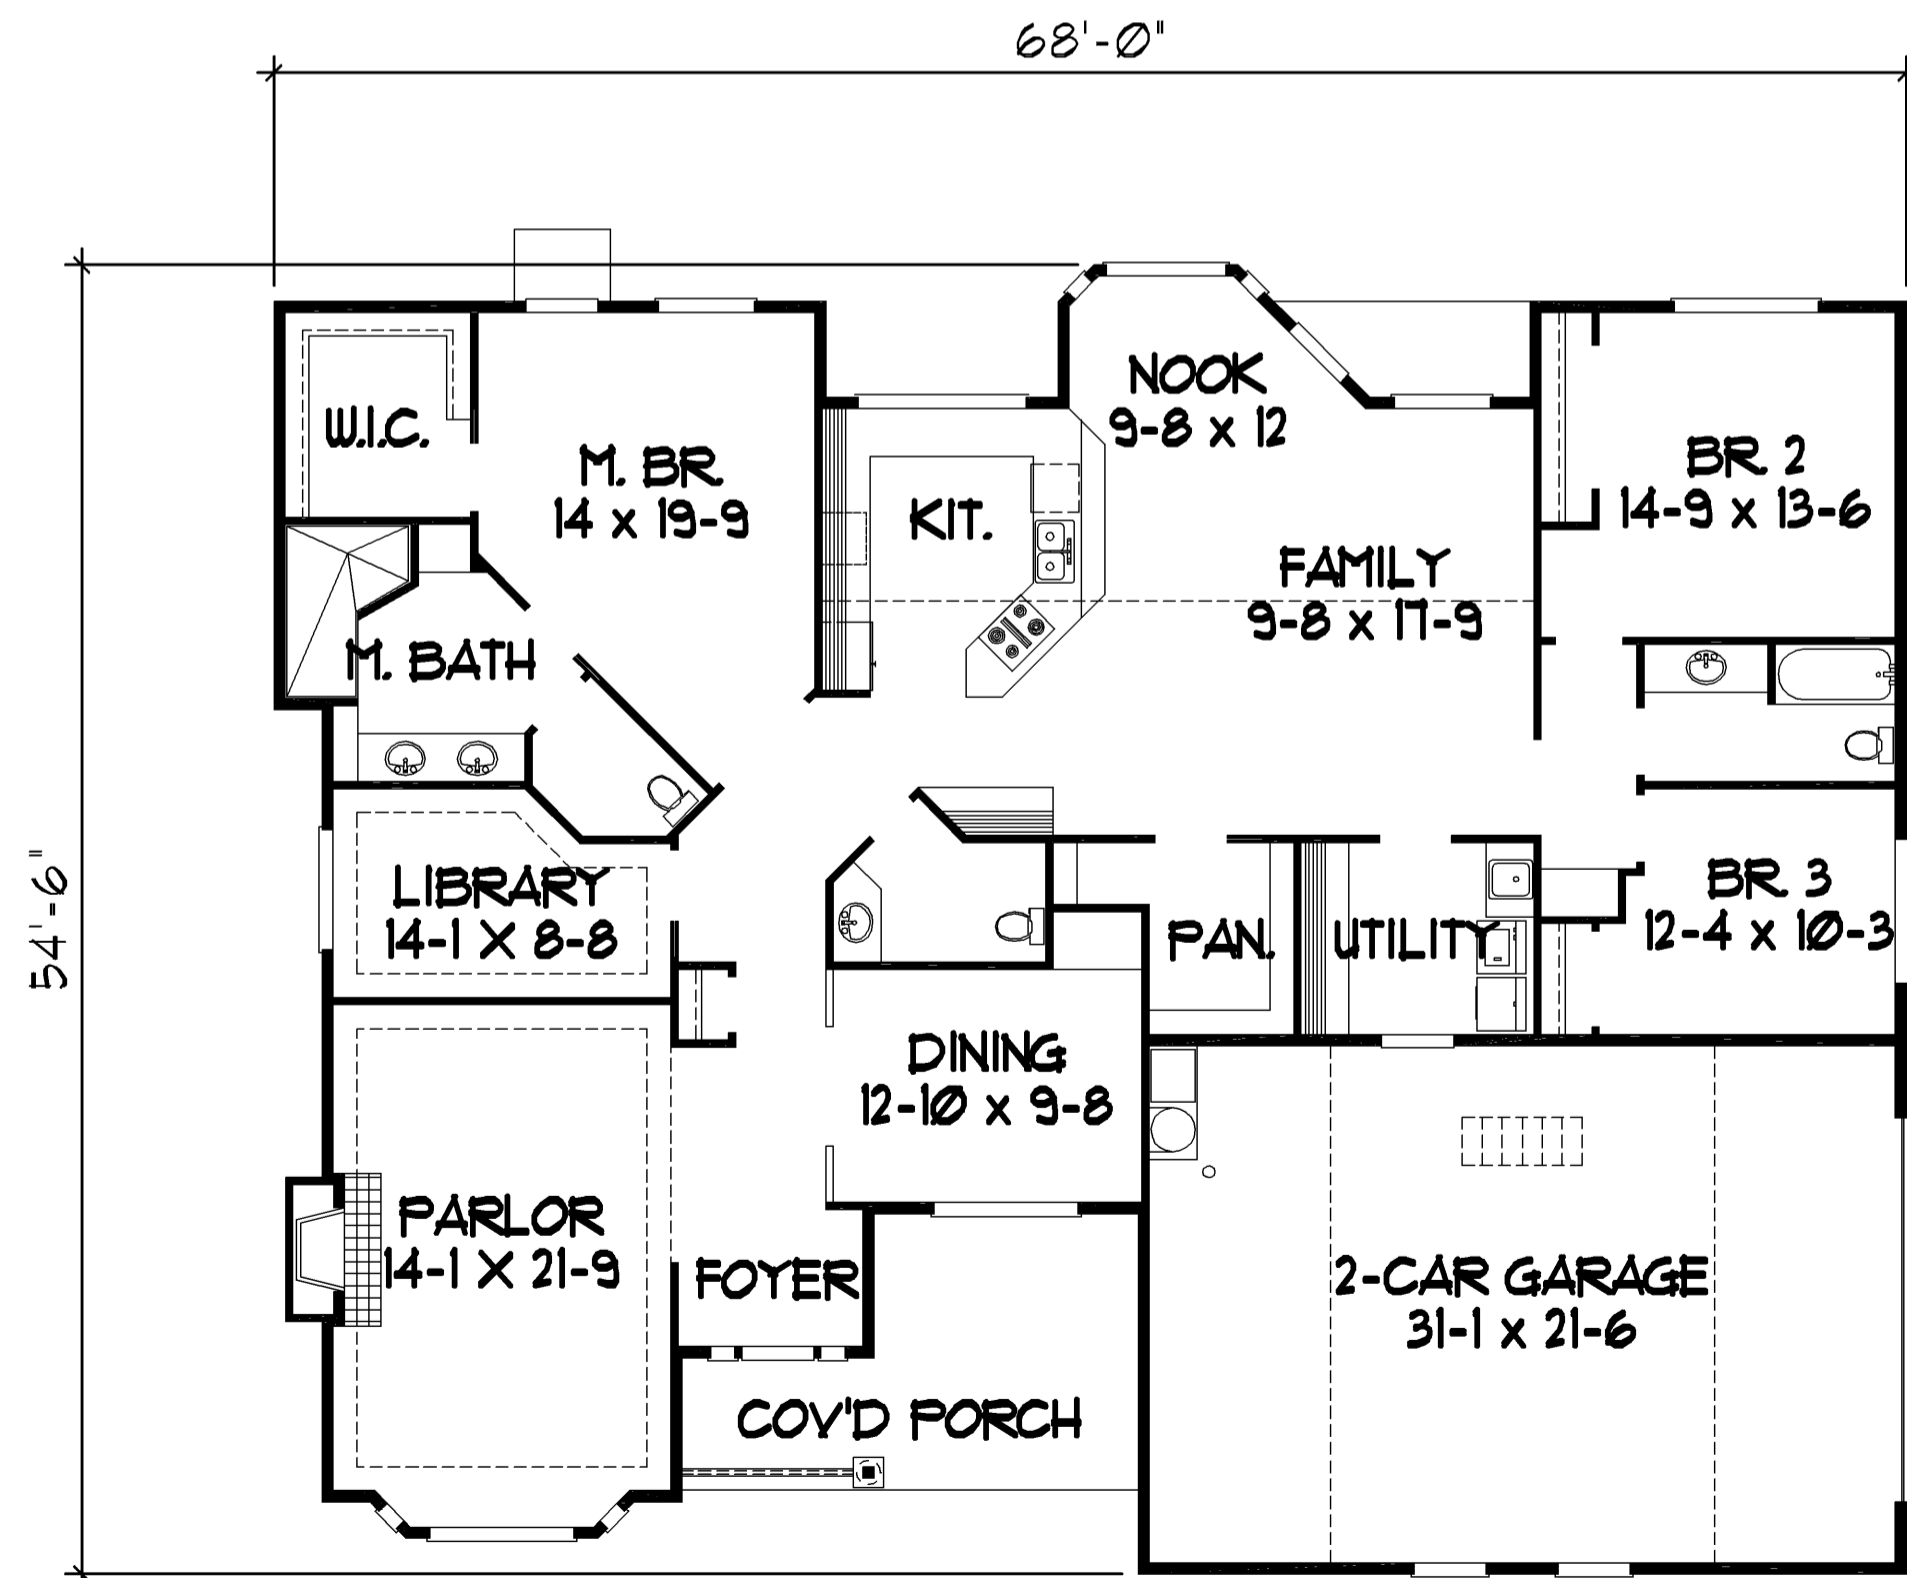

© 2008 NORTHWEST HOME DESIGNING, INC.

TOTAL - 2510 Sq. Ft.  
GARAGE - 104 Sq. Ft.

**NORTHWEST HOME DESIGNING, INC.**

4928 109TH STREET SW LAKEWOOD, WA 98499 (253) 584-6309 FAX: (253) 588-0607  
www.NHDHomePlans.com

CHECKED

DRAWN BY  
SKS  
DESIGN

154-X  
SHEET NUMBER

STUDY SET

OF