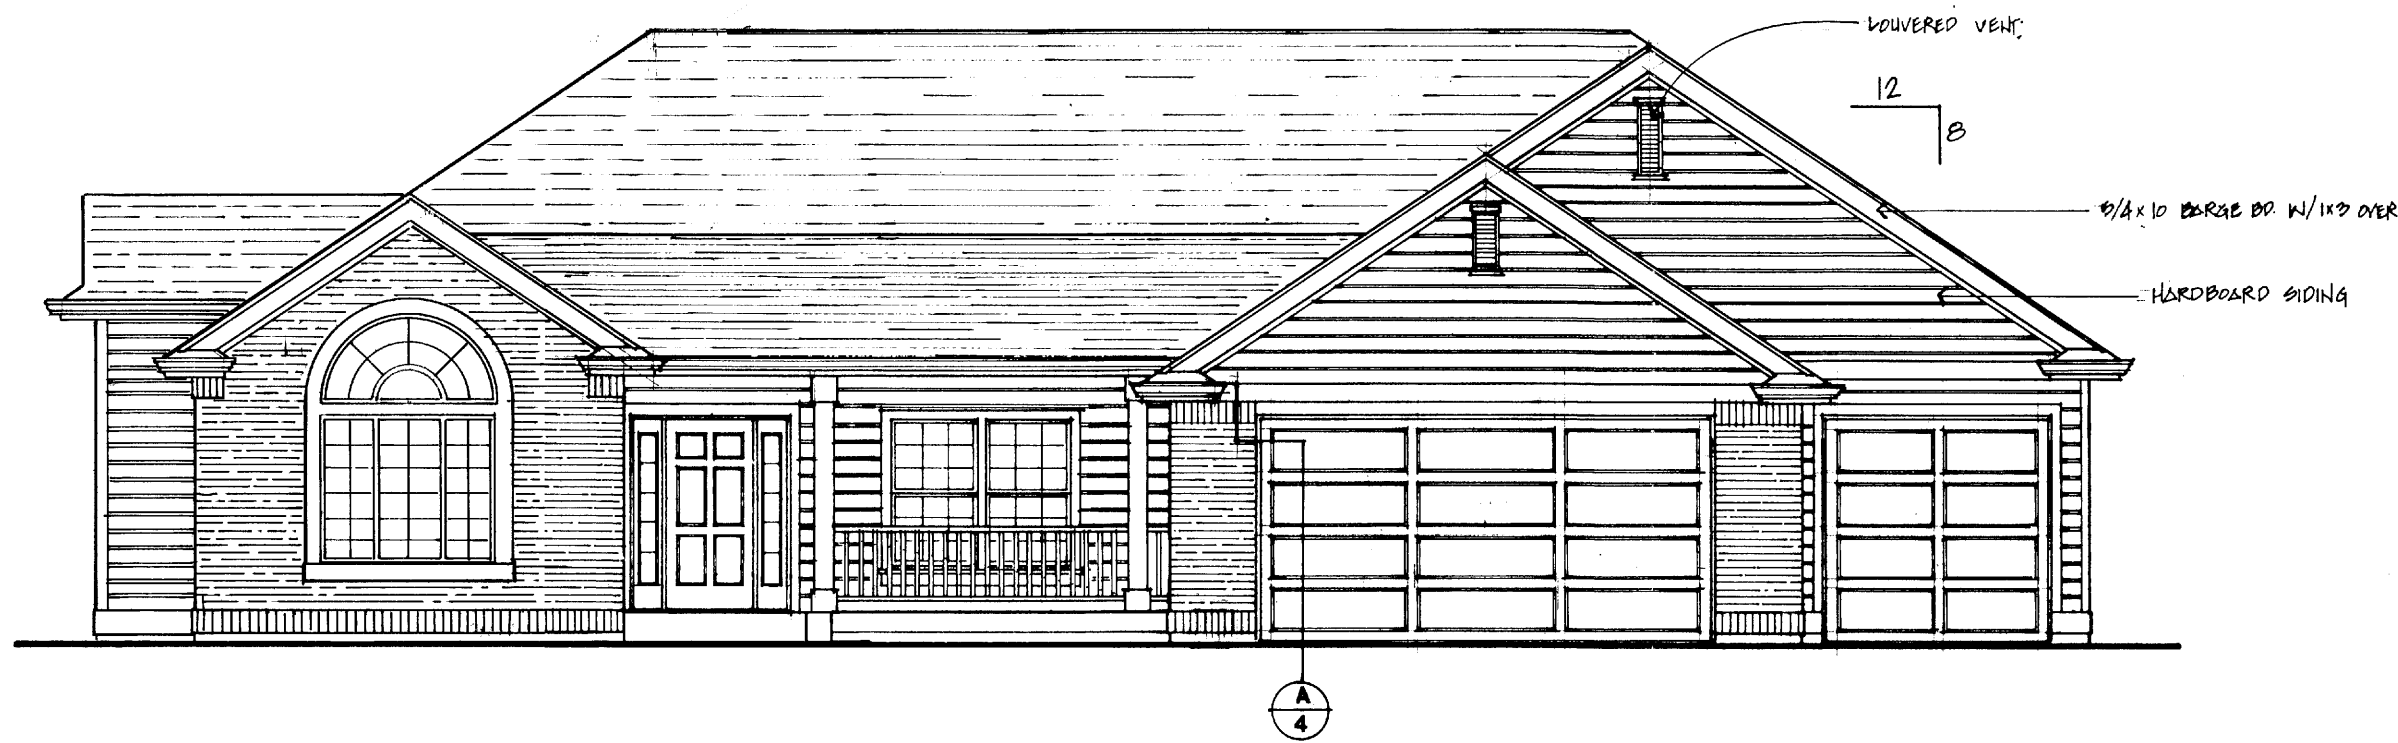

FLOOR AREA ... 2,211 SQ.FT.
 GARAGE 853 SQ.FT.

FRONT ELEVATION

© 2008 NORTHWEST HOME DESIGNING, INC.

NORTHWEST HOME DESIGNING INC.
 4928 109TH STREET SW. LAKEWOOD WA 98499 (253)584-6309 FAX:(253)588-0607
 WWW.NHDHomePlans.com

CHECKED
DRAWN BY
DESIGN
154-U
SHEET NUMBER
ST
1 OF 1