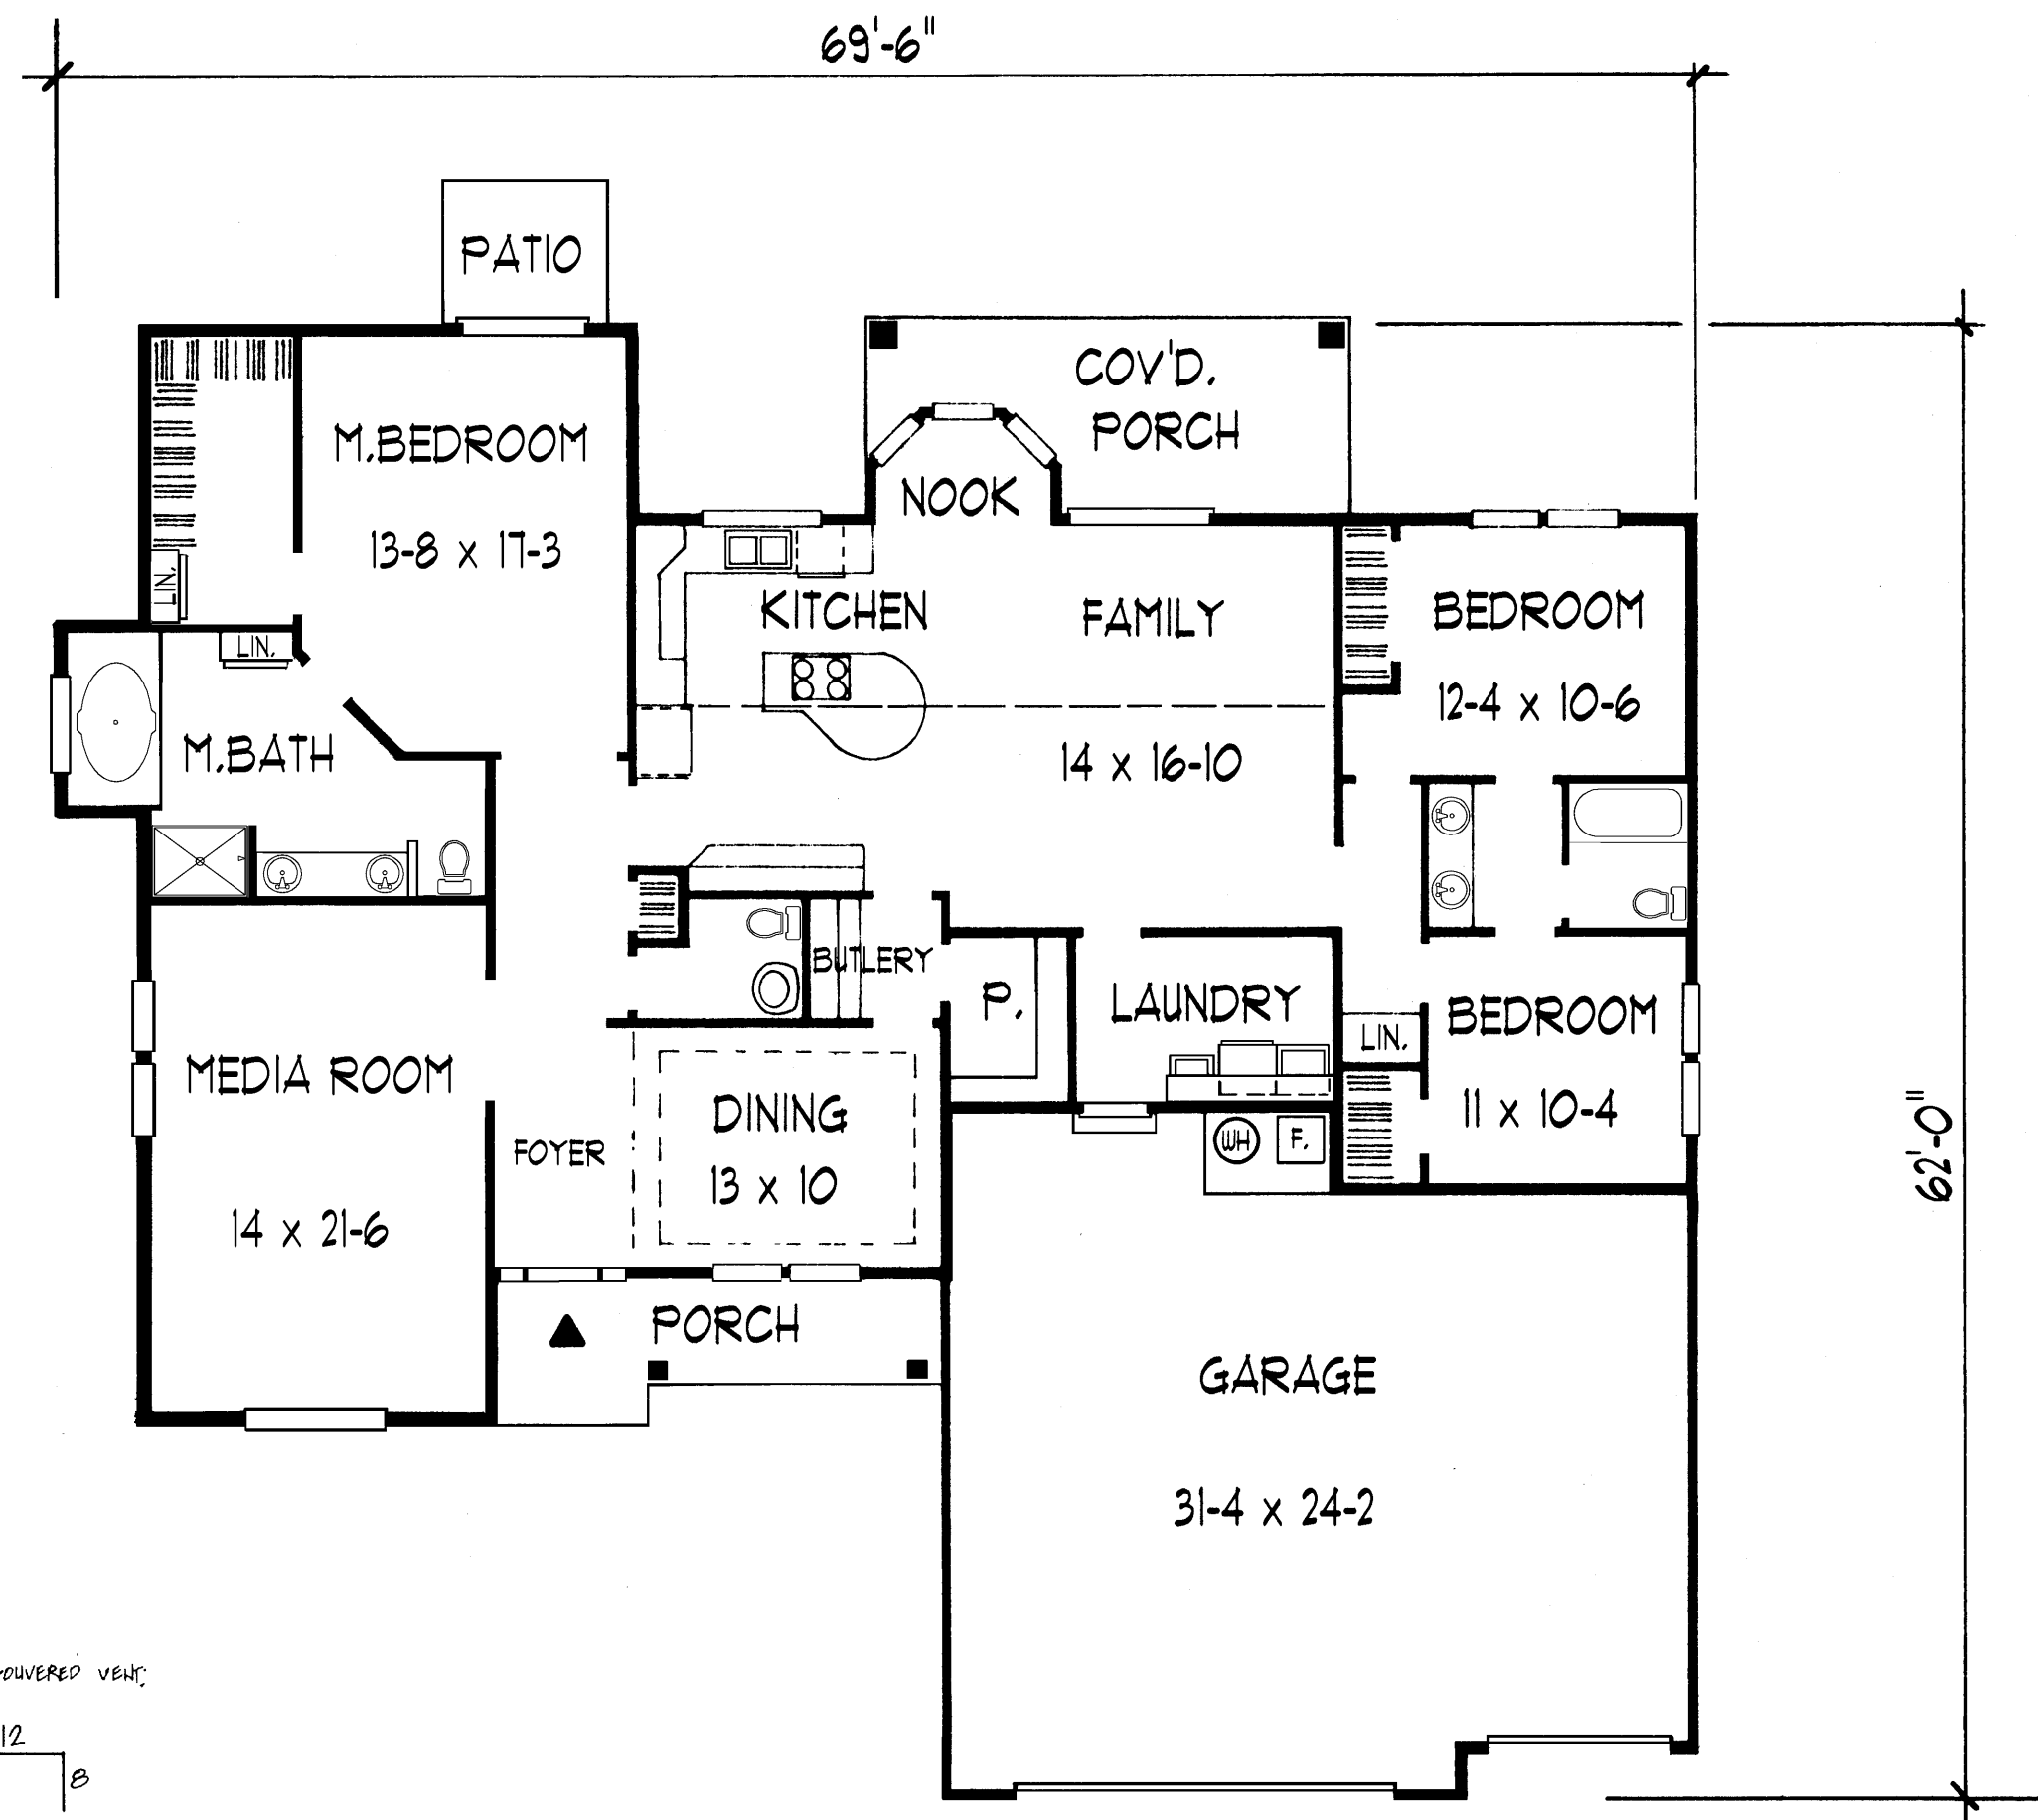

FLOOR AREA ... 2,211 SQ.FT.
 GARAGE 853 SQ.FT.

FRONT ELEVATION

© 2008 NORTHWEST HOME DESIGNING, INC.

NORTHWEST HOME DESIGNING INC.
 4928 109TH STREET SW. LAKEWOOD WA 98499 (253)584-6309 FAX:(253)588-0607
 WWW.NHDHomePlans.com

CHECKED
DRAWN BY
DESIGN
154-U
SHEET NUMBER
ST
1 OF 1