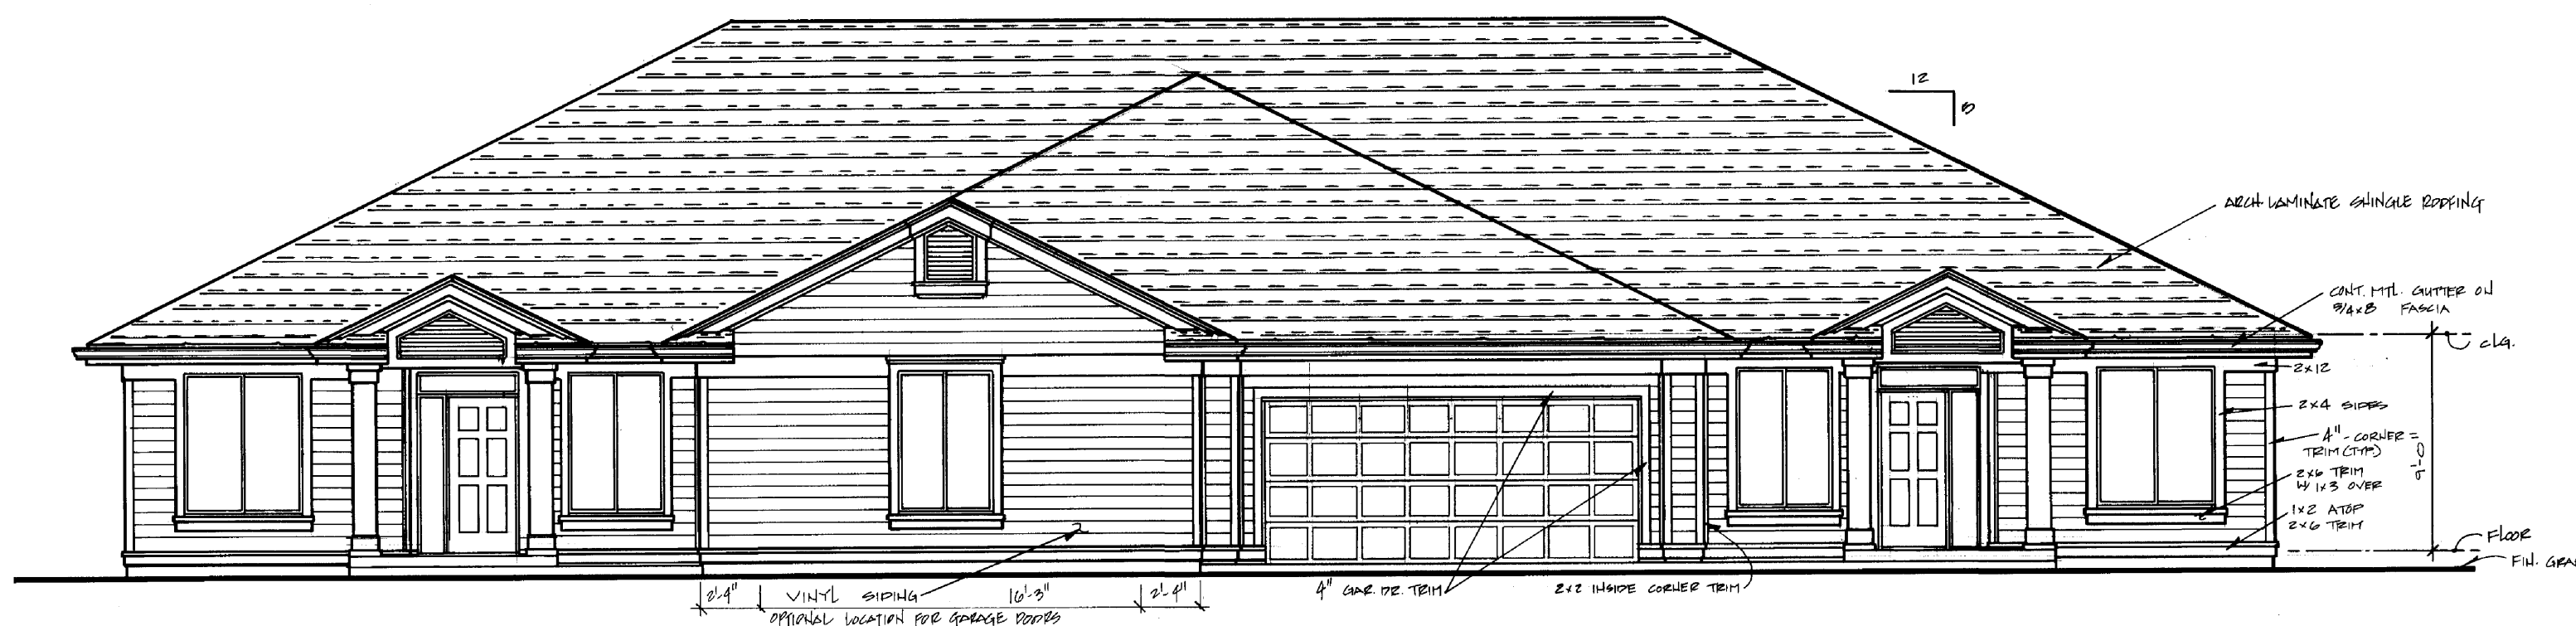

TOTAL ... 1,612 SQ. FT. EACH SIDE
 GARAGE ... 420 SQ. FT. EACH SIDE

FRONT ELEVATION

© 2008 NORTHWEST HOME DESIGNING, INC.

NORTHWEST HOME DESIGNING INC.
 4928 109TH STREET SW. LAKEWOOD WA 98499 (253)584-6309 FAX:(253)588-0607
 WWW.NHDHomePlans.com

CHECKED
DRAWN BY
DESIGN
1433
SHEET NUMBER
ST
1 OF 1