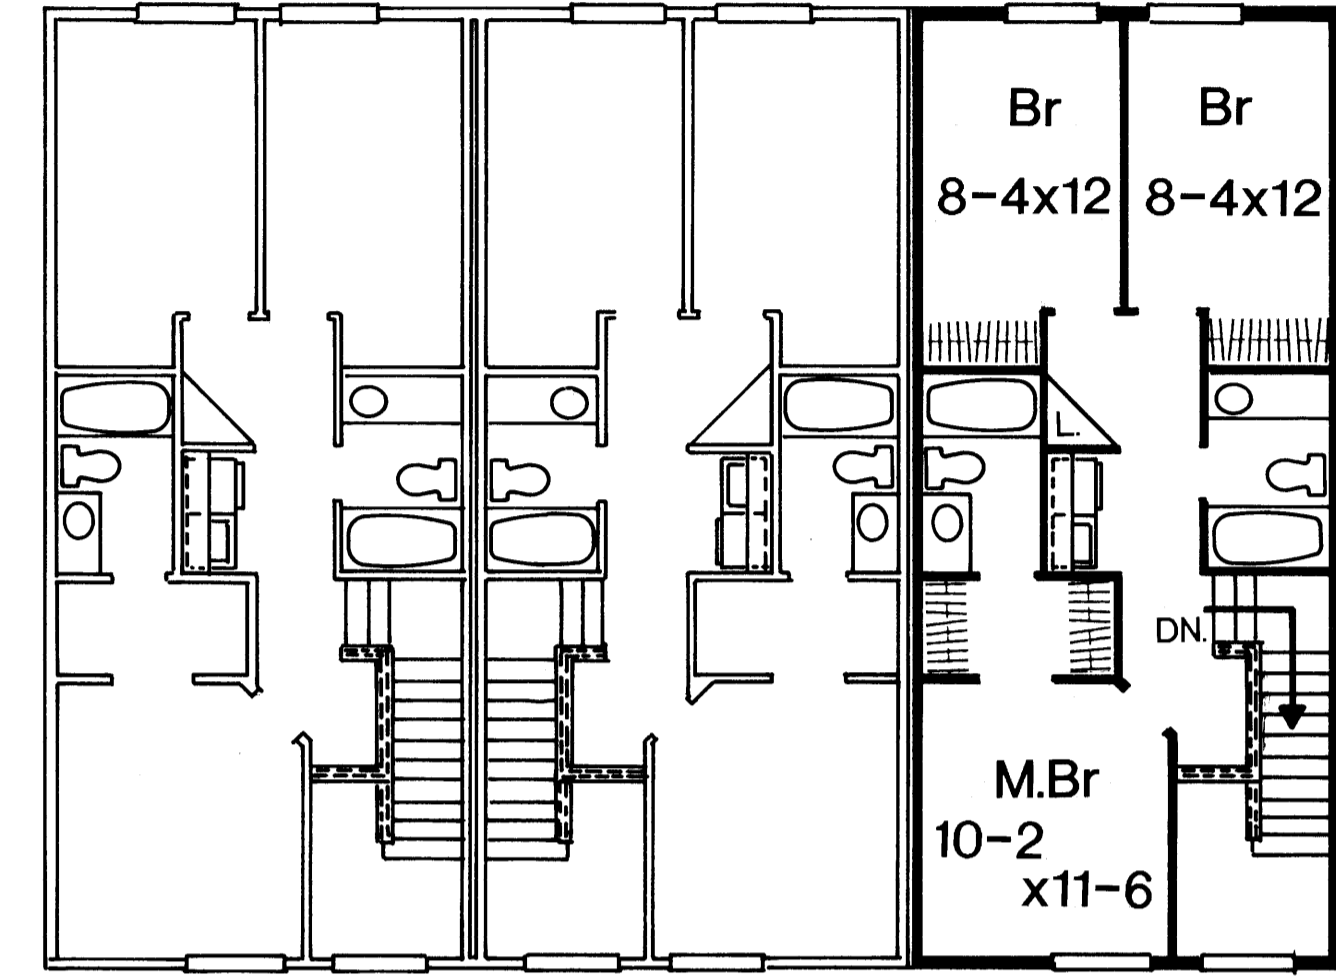

First Floor
637.5 Sq.Ft.

Second Floor
630.7 Sq.Ft.

Total...1,268.2 Sq.Ft. (Per Unit)
Bld'g.Total...3,805 Sq.Ft.

FRONT ELEVATION

NORTHWEST HOME DESIGNING INC.
 LAKEWOOD, WA 98499 (253) 584-6309 FAX: (253) 588-0607
 WWW.NHDHOMEPLANS.COM

CHECKED

DRAWN BY

DESIGN
1394
D

SHEET NUMBER

OF