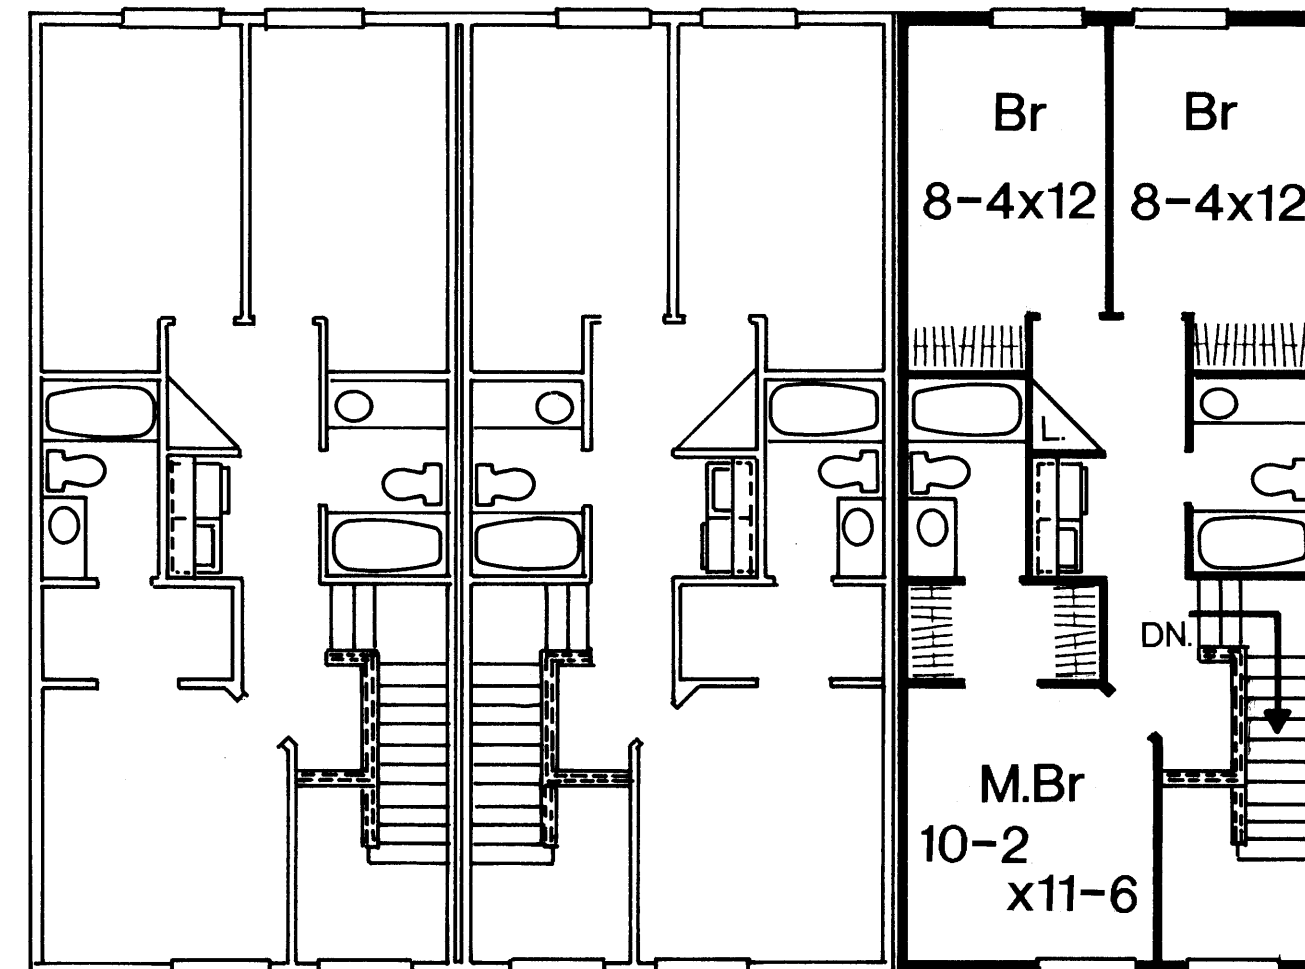

First Floor
637.5 Sq.Ft.

© 2008 NORTHWEST HOME DESIGNING, INC.

Second Floor
630.7 Sq.Ft.

Total....1,268.2 Sq.Ft. (Per Unit)
Bld'g.Total....3,805 Sq.Ft.

FRONT ELEVATION

NORTHWEST HOME DESIGNING INC.
4928 109TH STREET SW. LAKEWOOD WA 98499 (253)584-6309 FAX:(253)588-0607
WWW.NHDHomePlans.com

CHECKED

DRAWN BY

DESIGN

1394
C

SHEET NUMBER

ST

1 OF 1