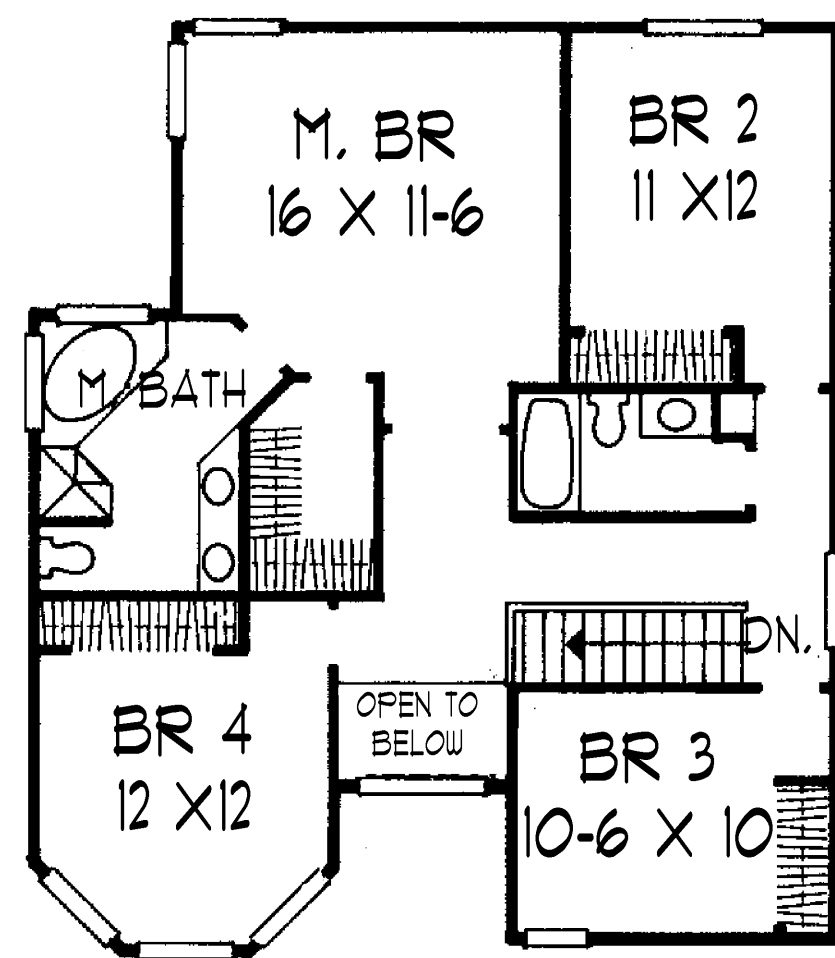

FIRST FLOOR ... 1,128 SQ.FT.

SECOND FLOOR ... 1,145 SQ.FT.

© 1999 NORTHWEST HOME DESIGNING, INC.

TOTAL ... 2,313 SQ.FT.

GARAGE ... 651 SQ.FT.

NORTHWEST HOME DESIGNING INC.

4928 109TH STREET SW. LAKEWOOD WA 98499 (253)584-6309 FAX:(253)588-0607

WWW.NHDHomePlans.com

CHECKED

DRAWN BY

DESIGN

120-M

SHEET NUMBER

ST

1 OF 1